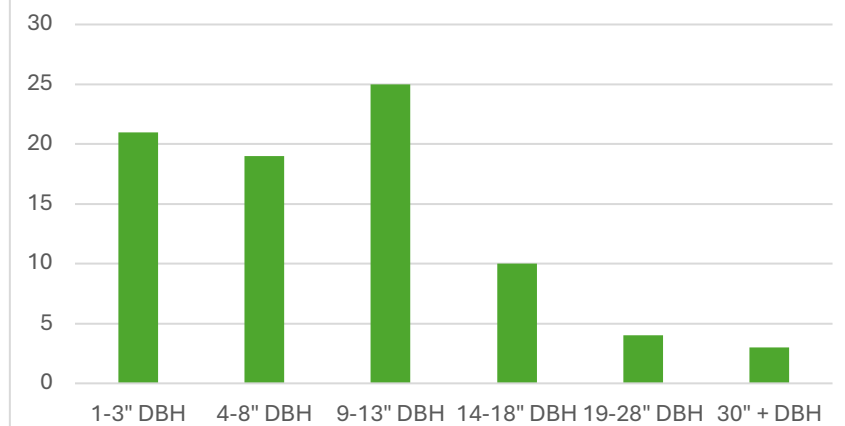

Size Distribution of Tivoli's public trees

(DBH: Diameter at Breast Height)

We have over 28 different species of trees growing on Tivoli's public lands! The most commonly found species is Callery Pear, which are known for their beautiful white flowers in the spring.