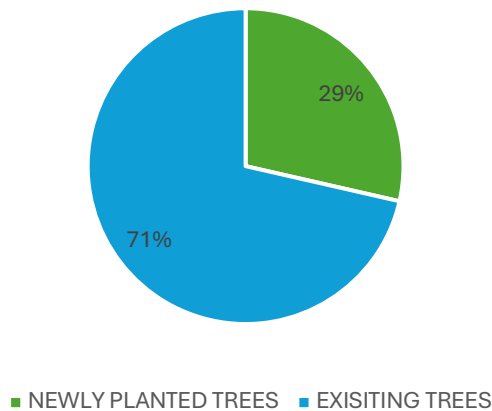

# VILLAGE OF TIVOLI TREE FACT SHEET

Based on 2023-2024 inventory of trees on public land collected by the Village of Tivoli Tree Committee. More information on the Village webpages at: <https://tivoligreen.org/>

There are **84 trees** growing on public property in the Village of Tivoli. Of these 84 trees, 29% were planted within the past 10 years! By measuring the diameter of each tree's trunk, we found that many of Tivoli's trees are mid-sized with an estimated **average trunk diameter of 10 inches**.

Percentage of Public Trees Newly Planted

Size Distribution of Tivoli's public trees

(DBH: Diameter at Breast Height)

We have over 28 different species of trees growing on Tivoli's public lands! The most commonly found species is Callery Pear, which are known for their beautiful white flowers in the spring.