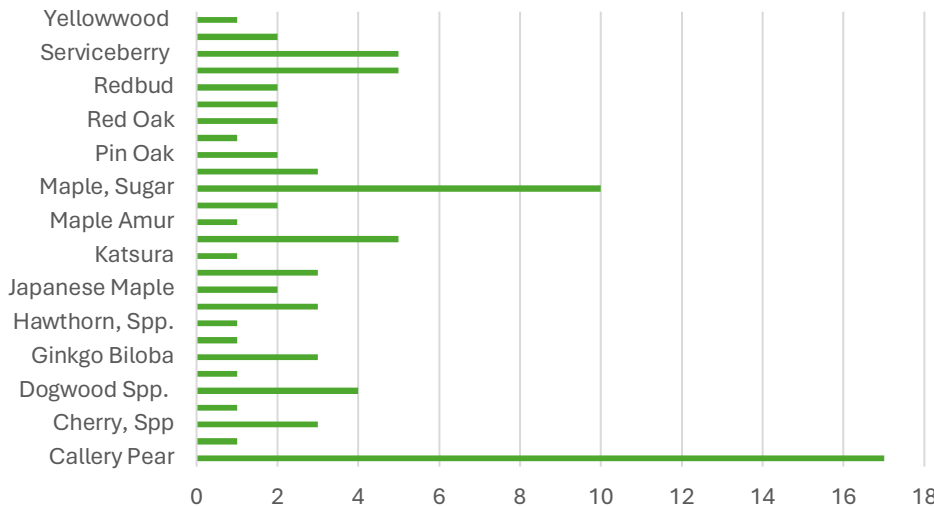

Percentage of Public Trees Newly Planted

Size Distribution of Tivoli's public trees

(DBH: Diameter at Breast Height)

We have over 28 different species of trees growing on Tivoli's public lands! The most commonly found species is Callery Pear, which are known for their beautiful white flowers in the spring.

Count of Tivoli Public Trees by Species

Callery Pear blossoms in spring